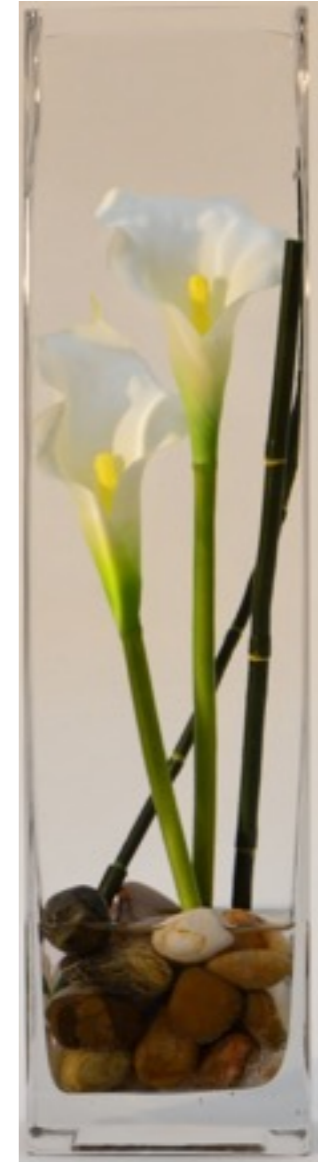

approx. size of the vase: 4 inch

\$ 35.00

orchid // white // stone // angular small

approx. size of the vase: 4 inch

\$ 35.00

orchid // green // stone // angular small

approx. size of the vase: 4 inch

\$ 35.00

orchid // pink // stone // angular small

approx. size of the vase: 4 inch

\$ 35.00

small vases

sustained flowers

bird of paradise // coal // bowl

approx. size of the vase: 12 inch

\$ 249.00

medium vases

sustained flowers

orchid // white // stone // cube

approx. size of the vase: 16 inch

\$ 89.00

orchid // pink // coal // cube

approx. size of the vase: 16 inch

\$ 89.00

calla bamboo // white // stone // cube

approx. size of the vase: 16 inch

\$ 89.00

medium cubes

sustained flowers

orchid // rose // shells // rectangle
approx. size of the vase: 18 inch
\$ 99.00

orchid // pink // stone // rectangle
approx. size of the vase: 18 inch
\$ 99.00